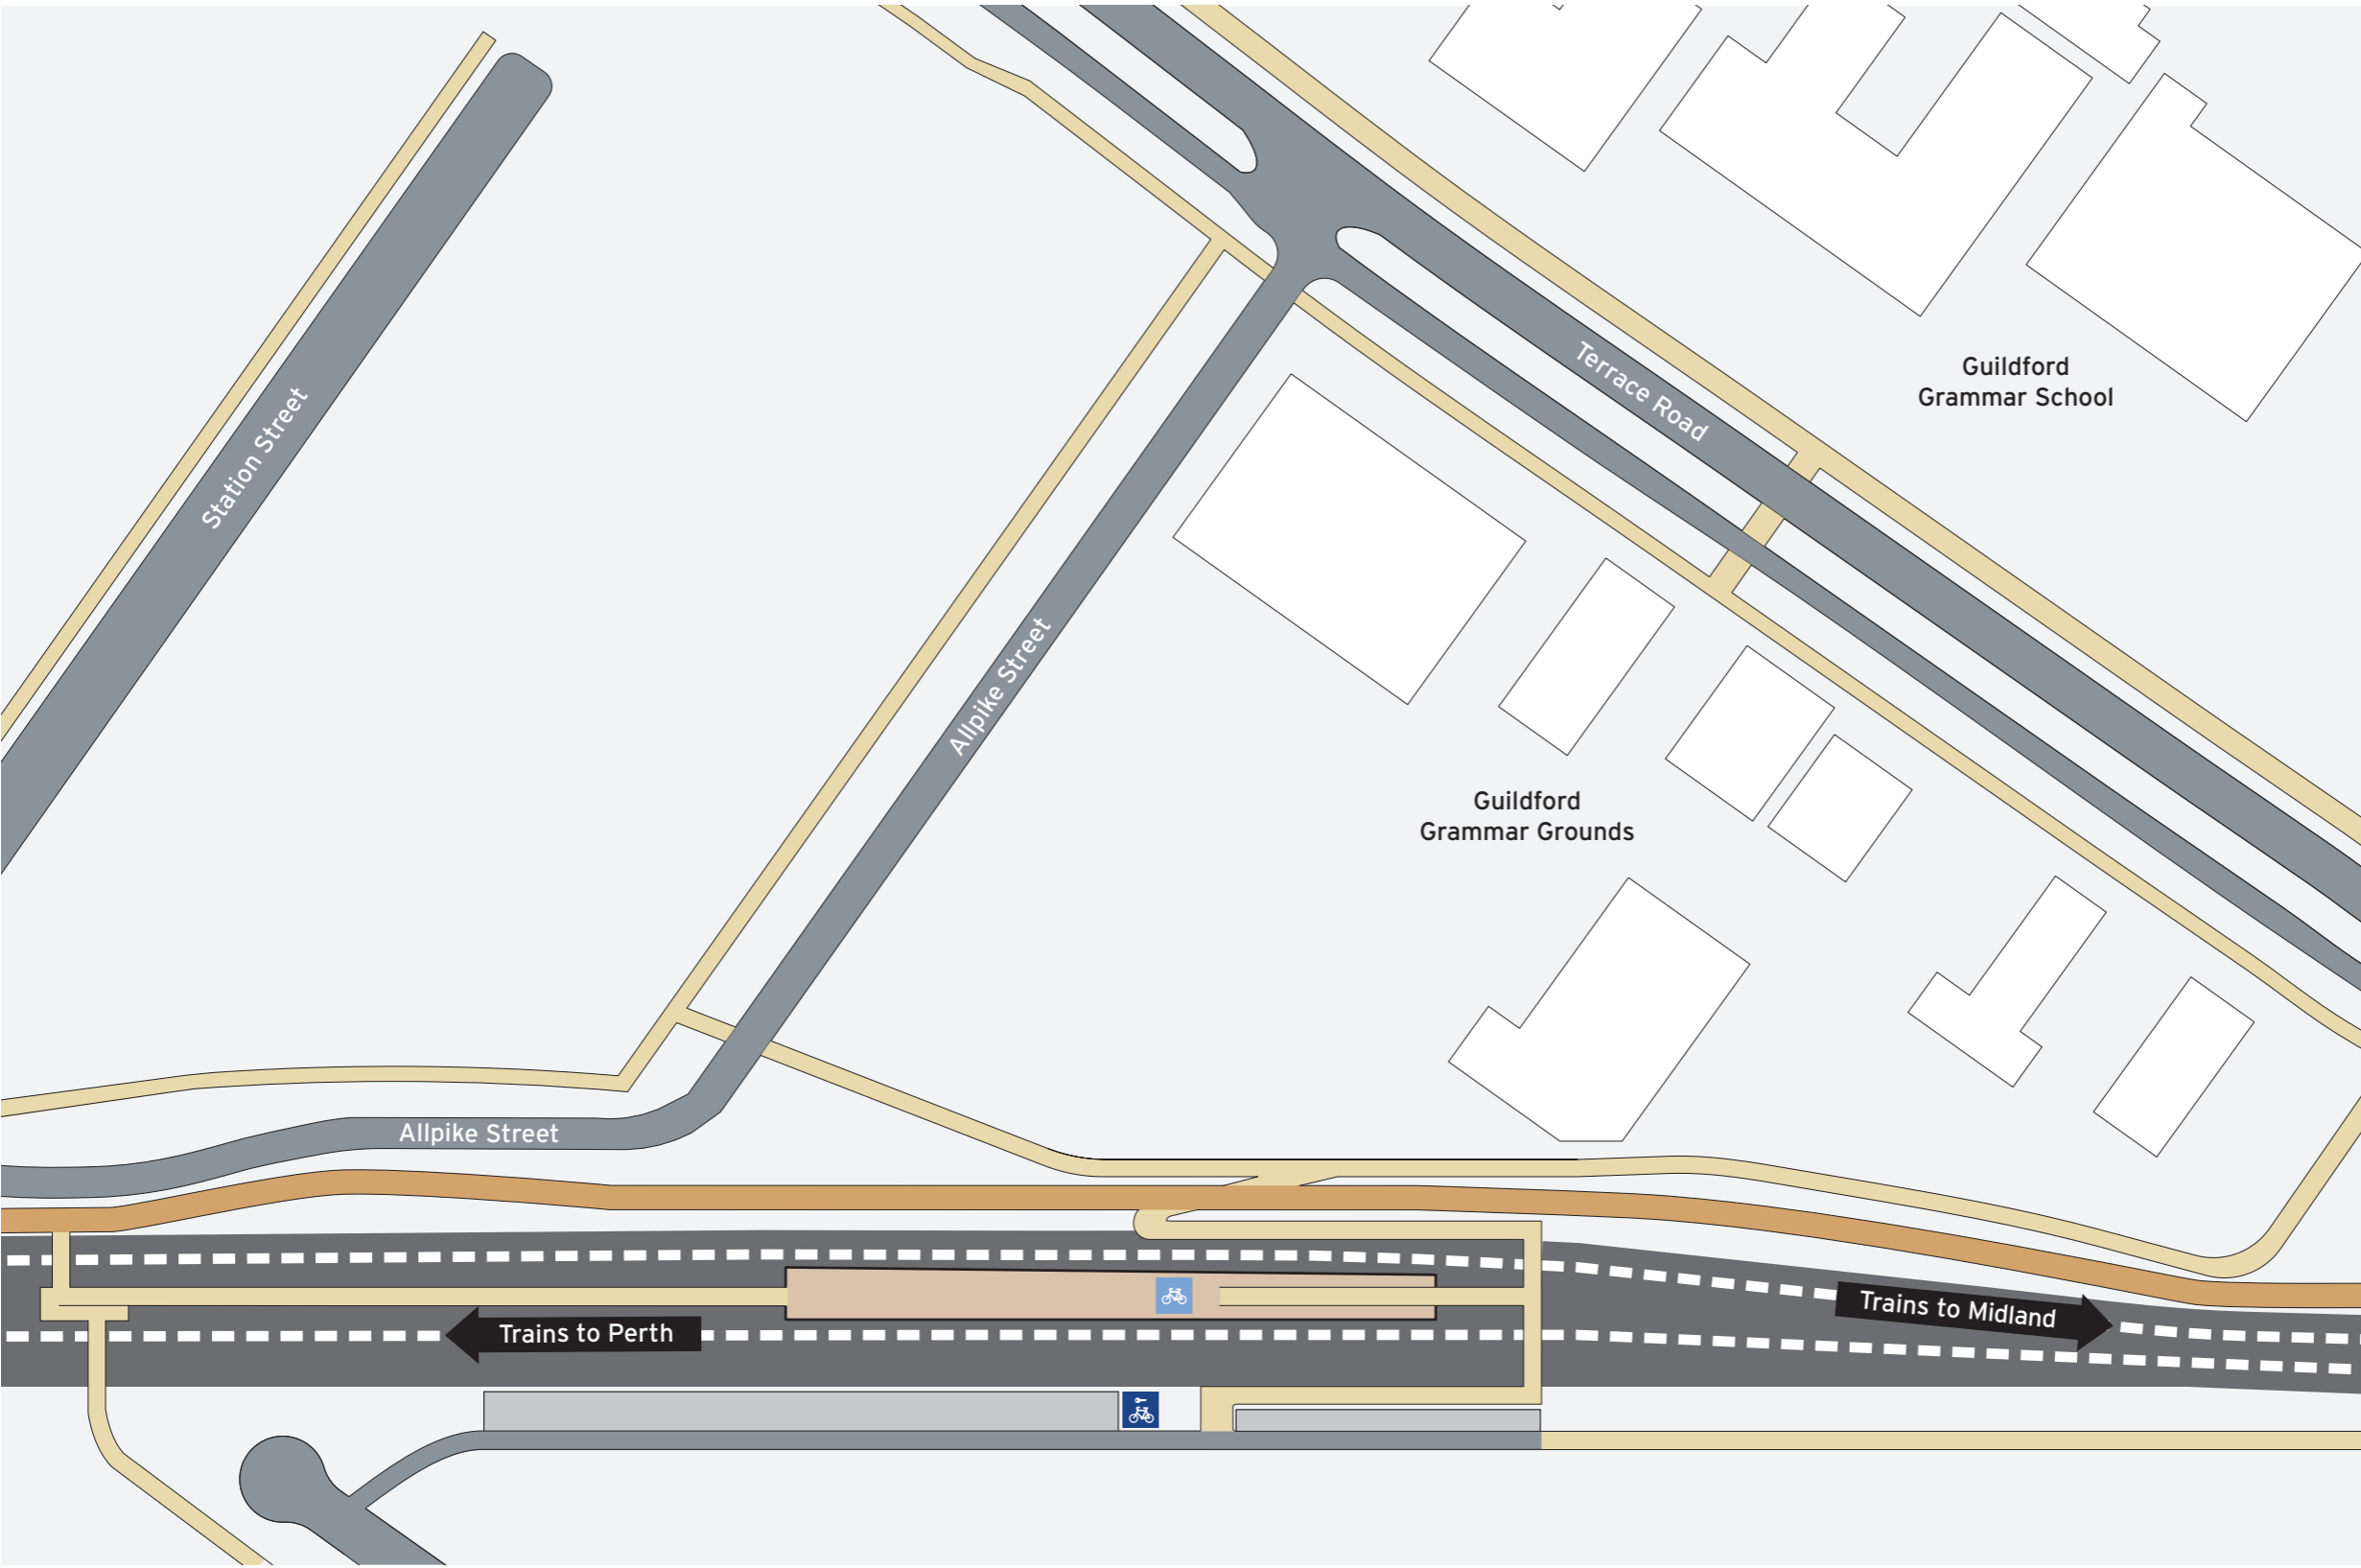

East Guildford - Access Map 1 of 2

Current as at 05/12/2022

Bus Stands

Stand	Route
14904	Train Replacement to Midland 901
14905	Train Replacement to Perth 901

Legend

 North Point	 Scale	All Access Bicycle Access	Bus Stand	Transperth Parking Pathways	Platforms Principal Shared Path	Road Non-Accessible Area
-----------------	-----------	------------------------------	-----------	--------------------------------	------------------------------------	-----------------------------

Legend

<p>North Point</p>	<p>Scale 0 20m</p>	Bike Lockers Bike U-rails	Bus Stand	Transperth Parking	Pathways Platforms	Principal Shared Path Road	Non-Accessible Area
--------------------	------------------------	------------------------------	-----------	--------------------	-----------------------	-------------------------------	---------------------