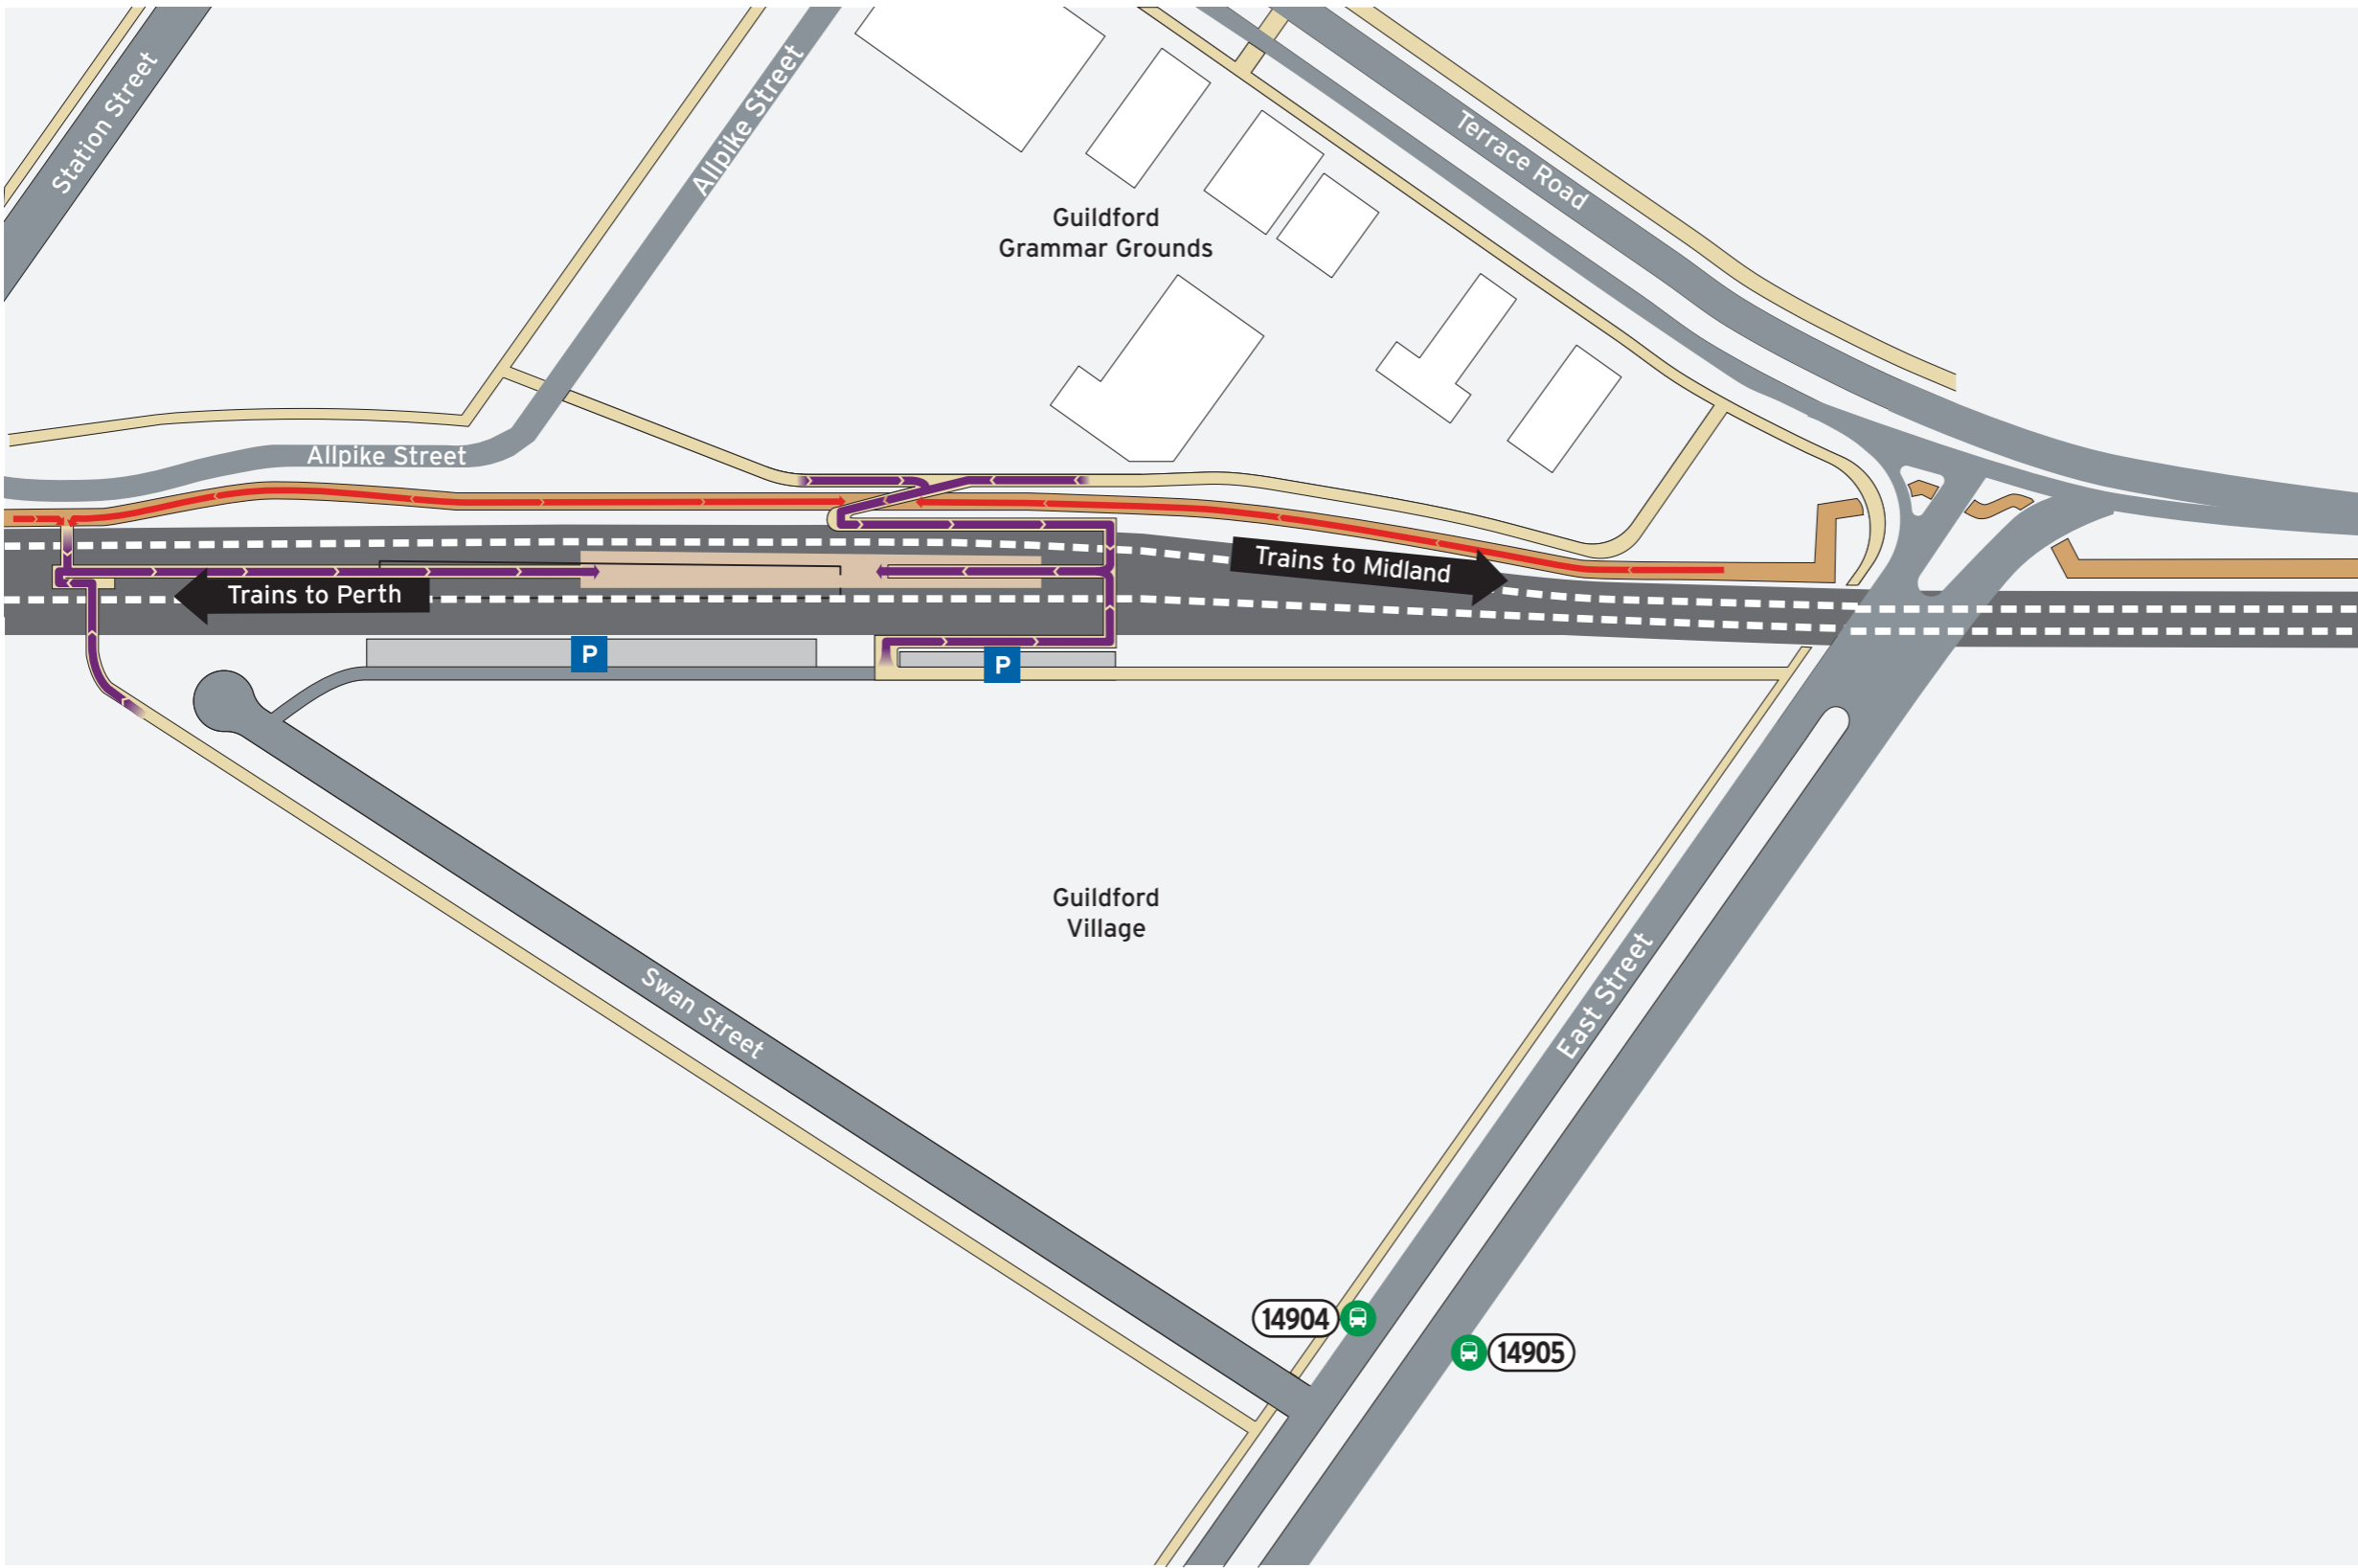

East Guildford - Access Map 1 of 2

Current as at 05/12/2022

Bus Stands

Stand	Route
14904	Train Replacement to Midland 901
14905	Train Replacement to Perth 901

Legend

 North Point	 Scale	All Access Bicycle Access	Bus Stand	Transperth Parking Pathways	Platforms Principal Shared Path	Road Non-Accessible Area
-----------------	-----------	------------------------------	-----------	--------------------------------	------------------------------------	-----------------------------

Legend

<p>North Point</p>	<p>Scale 0 20m</p>	Bike Lockers Bike U-rails	Bus Stand	Transperth Parking	Pathways Platforms	Principal Shared Path Road	Non-Accessible Area
--------------------	------------------------	------------------------------	-----------	--------------------	-----------------------	-------------------------------	---------------------